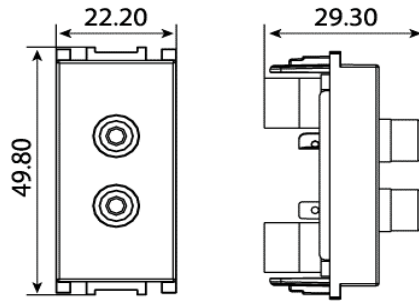

PRODUCT DATASHEET

Panasonic

Product Name :	<i>Thea Modular 1M Audio Audio Socket</i>
Product Code :	<i>WVTT15609**</i>
Product Series :	Thea Modular
Technical Specifications:	
Material :	ABS (Acrylonitrile Butadine-Styrene)
Certificates :	CE, WEEE
Colour Options** :	WH: White, BG: Beige, MW: Methalic White, BL: Black, DR: Dark Grey, AN: Anthracite, DR: Dore

Technical Specifications :

- Two loudspeaker
- Distance between centers: 14 mm
- Terminal connectors

Dimensions:

Panasonic Electric Works Elektrik.San. ve Tic. A.Ş.
 Abdurrahmangazi Mah. Ebubekir Cad. No: 44 Sancaktepe / İstanbul Tel: 0216 564 55 55 Fax: 0216 564 55 44
 ewtr.panasonic.com