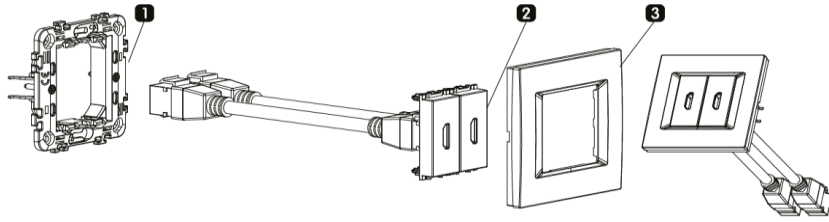

# Panasonic

**Product Name :** Modular 1M AV Connector for HDMI

**Product Code :** WVTT14709\*\*

**Product Series :** Thea Modular

**Material :** ABS (Acrylonitrile Butadine-Styrene)

**Colour Options\*\* :** WH: White, BG: Beige, MW: Methalic White, BL: Black, DR: Dark Grey, AN: Anthracite, DR: Dore

### Mounting:

- 1) Modular 2M Mounting Frame
- 2) Modular AV Connector (for HDMI)
- 3) Frame