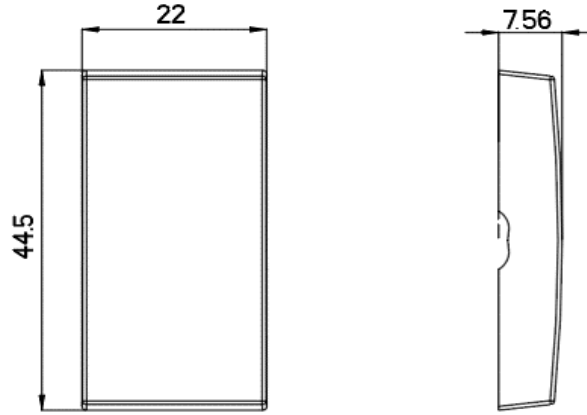

PRODUCT DATASHEET

Panasonic

Product Name : *Thea Modular Illuminated Switch 1M Cover*

Product Code : *WVTR10024***

Colour Options** : WH: White, BG: Beige, MW: Methalic White, BL: Black, DR: Dark Grey, AN: Anthracite, DR: Dore

Technical Specifications:

Material : ABS (Acrylonitrile Butadine-Styrene)

Certifications CE,WEEE

Dimension:

Panasonic Electric Works Elektrik.San. ve Tic. A.Ş.

Abdurrahmangazi Mah. Ebubekir Cad. No: 44 Sancaktepe / İstanbul Tel: 0216 564 55 55 Fax: 0216 564 55 44

ewtr.panasonic.com