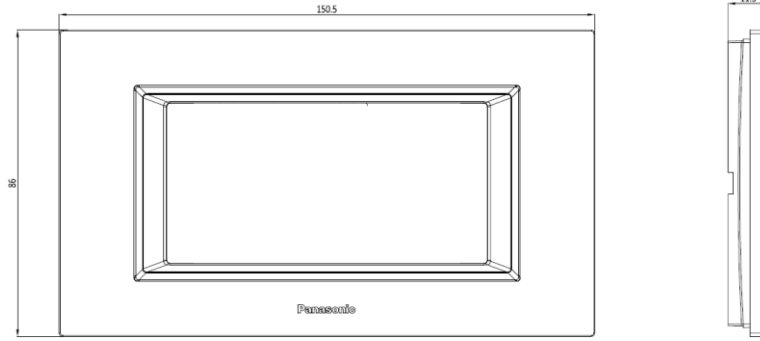

Dimensions:

Panasonic Electric Works Elektrik.San. ve Tic. A.Ş.
Abdurrahmangazi Mah. Ebubekir Cad. No: 44 Sancaktepe / İstanbul Tel: 0216 564 55 55 Fax: 0216 564 55 44
ewtr.panasonic.com