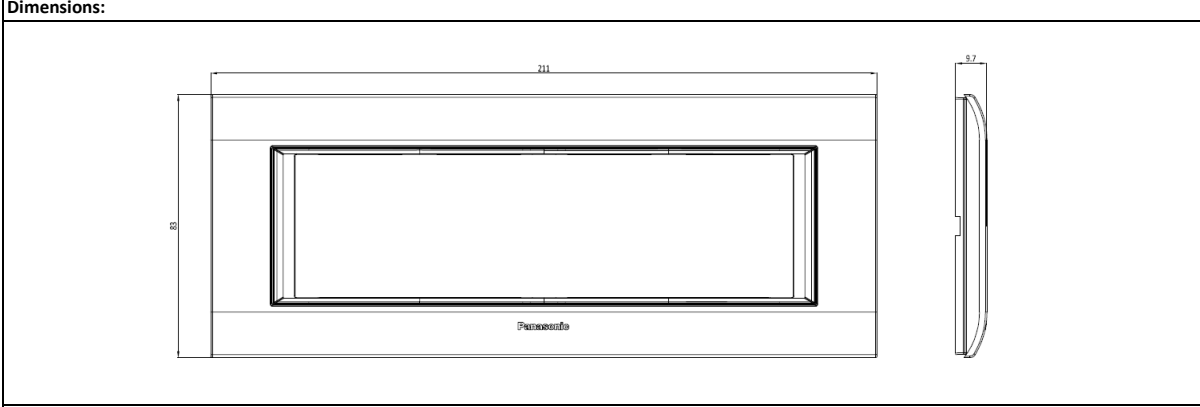

PRODUCT DATASHEET

Panasonic

Product Name :	Sistema 4M Frame
Product Code :	WVTF18475**
Colou Options ** :	AQ: Antique+Dore, AY: Antique+Black, CH: Chrome+Metallic White, CM: Chrome Matte+Metallic White, GL: Gold+Dore, GS: Gold+Black, IB: Inox Matte+Metallic White, IG: Inox+Dark Grey, IM: Inox Matte+Dore, IN: Inox+Metallic White, KD: Chrome Matte+Dark Grey, KF: Chrome+Dark Grey, UN: Una+Dark Grey, UW: Una+Metallic White
Technical Specifications:	
Material :	ABS (Acrylonitrile Butadine-Styrene)
Certifications	CE