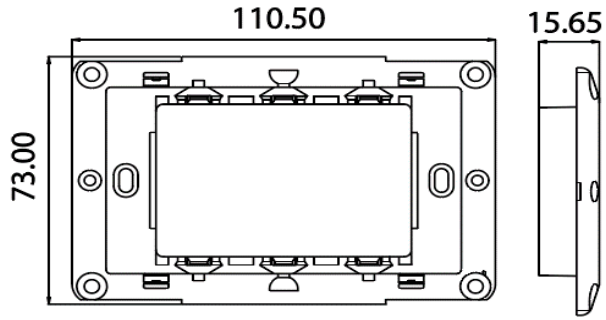

**PRODUCT DATASHEET**

**Panasonic**

**Product Name :** 3M Mounting Frame

**Product Code :** WVTC07344

**Technical Specifications:**

**Material :** Plastic

**Certifications** CE

**Dimensions:**