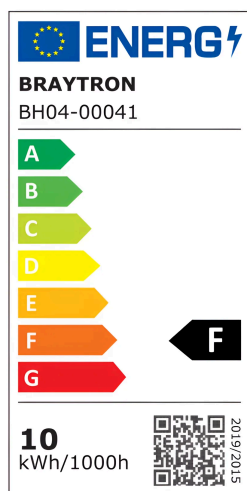

Braytron

FISA TEHNICA

MODEL BH04-00041

DESCRIERE BRY-GATA-SR-1D-10W-3IN1-RND-BLC-BLC-SPOTLIGHT

BRAYTRON SRL

MUNICIPIUL BUCUREȘTI, SECTOR 6, BLD. IULIU MANIU, NR.616, CORP B, ET.1,BUCUREȘTI, Sector 6(RO)
info@braytron.com
www.braytron.com

General Characteristics

Model No	:	BH04-00041
Main Family	:	Indoor Lighting
Sub Family	:	LED Spotlight
Type	:	Spotlight
Body Color	:	Black-Black
Lamp Shape	:	Directional
Dimmable	:	Not-Dimmable
Warranty	:	2 Years
Class	:	CLASS II
IP	:	IP20

Product Characteristics

Wattage	:	10
Color Temperature	:	3IN1
Quse Lumen	:	900
Color Rendering Index (CRI)	:	≥80
Energy Efficiency Level	:	F
Beam Angle	:	45°

Electrical Characteristics

Lifetime	:	20000 h
Voltage	:	220-240V 50/60Hz
Material	:	Metal+PC
Working Temperature	:	-20°C ~ +40°C

Dimensions & Weight

Diameter	:	98 mm
P. Height	:	60 mm

Package Informations

PCS/CTN	:	30
Length	:	51,5 cm
Width	:	21,5 cm
Height	:	22 cm
EAN	:	5949097752711