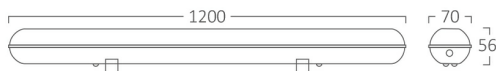

PRODUCT DATASHEET

MODEL NO BT04-01230

DESCRIPTION BRY-AQUALINE-IPG-M-42W-6500K-IP65-WA.PROOF LIGHT

Luminare is intended to use in outdoor applications

General Characteristics

Model No	:	BT04-01230
Main Family	:	Outdoor Lighting
Sub Family	:	LED Waterproof Light
Type	:	Waterproof
Body Color	:	Grey
Lamp Shape	:	Non-Directional
Dimmable	:	Not-Dimmable
Light Source	:	LED
Warranty	:	3 years
Class	:	Class II
IP	:	IP65

Electrical Characteristics

Lifetime	:	20000 h
Voltage	:	220-240V
Power Factor	:	>0,9
Material	:	ABS
Working Temperature	:	-20C+40C
Frequency	:	50-60 Hz

Package Informations

N.W.	:	2,84 kgs
G.W.	:	2,94 kgs
PCS/CTN	:	10 pcs
Length	:	1120 mm
Width	:	118 mm
Height	:	380 mm
EAN	:	5949097708435

Product Characteristics

Wattage	:	36 w
Color Temperature	:	6500K
Quse Lumen	:	3420 lm
Color Rendering Index (CRI)	:	>80
Beam Angle	:	120° Degrees

Dimensions & Weight

P. Length	:	1165 mm
P. Width	:	77 mm
P. Height	:	70 mm
Weight	:	284 gr