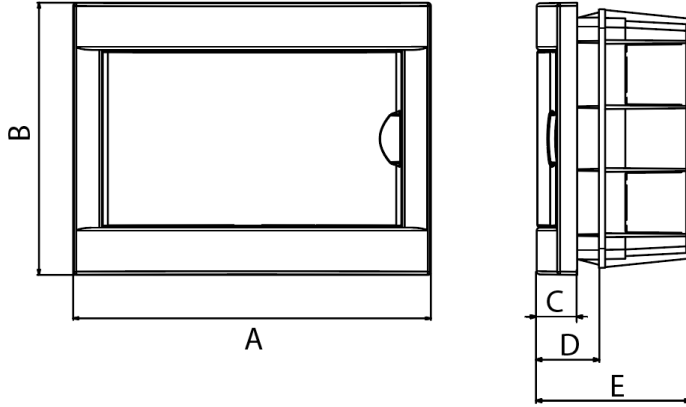

**PRODUCT DATASHEET**

**Panasonic**

**Product Name :** 16 Gang Flush Mounted Distribution Box

**Product Code :** BQDT1161

**Technical Specifications:**

**Material :** ABS (Acrylonitrile Butadine-Styrene)

**Certifications** CE, TSE, WEEE

**Dimensions:**

Flush Mounted	A	B	C	D	E
BQDT1161	233.2	289.9	30.6	44.6	103.3

Panasonic Electric Works Elektrik.San. ve Tic. A.Ş.  
 Abdurrahmangazi Mah. Ebubekir Cad. No: 44 Sancaktepe / İstanbul Tel: 0216 564 55 55 Fax: 0216 564 55 44  
 ewtr.panasonic.com