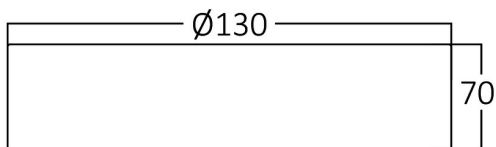

PRODUCT DATASHEET

MODEL NO BP13-31200

DESCRIPTION BRY-12W-3000K-WHT-SRD-FATON-DOWNLIGHT

General Characteristics

Model No	:	BP13-31200
Main Family	:	Indoor Lighting
Sub Family	:	LED Small Panel
Type	:	Recessed & Surface Panel
Body Color	:	White
Lamp Shape	:	Non-Directional
Dimmable	:	Not-Dimmable
Light Source	:	LED
Warranty	:	3 years
Class	:	Class II
IP	:	IP40

Electrical Characteristics

Lifetime	:	30000 h
Voltage	:	220-240V
Power Factor	:	>0,9
Material	:	Aluminium
Working Temperature	:	-20 C-40 C
Frequency	:	50-60 Hz

Package Informations

N.W.	:	7,70 kgs
G.W.	:	8,23 kgs
PCS/CTN	:	20 pcs
Length	:	275 mm
Width	:	275 mm
Height	:	410 mm

Product Characteristics

Wattage	:	12 w
Color Temperature	:	3000K
Quse Lumen	:	1320 lm
Color Rendering Index (CRI)	:	>80
Beam Angle	:	120° Degrees
Color Category	:	Warm White

Dimensions & Weight

P. Length	:	123 mm
P. Width	:	123 mm
P. Height	:	70 mm
Weight	:	385 gr