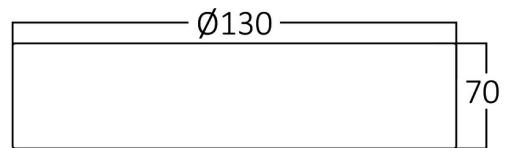

PRODUCT DATASHEET

MODEL NO BP13-31200

DESCRIPTION BRY-12W-3000K-WHT-SRD-FATON-DOWNLIGHT

General Characteristics

Model No	:	BP13-31200
Main Family	:	Indoor Lighting
Sub Family	:	LED Small Panel
Type	:	Recessed & Surface Panel
Body Color	:	White
Lamp Shape	:	Non-Directional
Dimmable	:	Not-Dimmable
Light Source	:	LED
Warranty	:	3 years
Class	:	Class II
IP	:	IP40

Electrical Characteristics

Lifetime	:	30000 h
Voltage	:	220-240V
Power Factor	:	>0,9
Material	:	Aluminium
Working Temperature	:	-20 C-40 C
Frequency	:	50-60 Hz

Package Informations

N.W.	:	7,70 kgs
G.W.	:	8,23 kgs
PCS/CTN	:	20 pcs
Length	:	275 mm
Width	:	275 mm
Height	:	410 mm

Product Characteristics

Wattage	:	12 w
Color Temperature	:	3000K
Quse Lumen	:	1320 lm
Color Rendering Index (CRI)	:	>80
Beam Angle	:	120° Degrees
Color Category	:	Warm White

Dimensions & Weight

P. Length	:	123 mm
P. Width	:	123 mm
P. Height	:	70 mm
Weight	:	385 gr