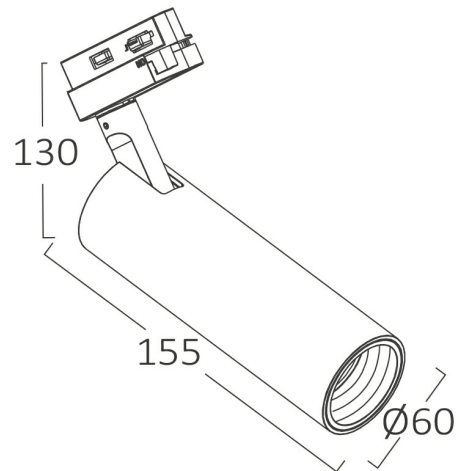

## PRODUCT DATASHEET

MODEL NO BD30-01411

DESCRIPTION BRY-SHOPLINE-PB-15W-COB-BLC-4000K-2WRS-TRACKLIGHT

### General Characteristics

Model No	:	BD30-01411
Main Family	:	Track Lighting
Sub Family	:	LED Tracklight
Type	:	Tracklight
Body Color	:	Black
Lamp Shape	:	Non-Directional
Dimmable	:	Not-Dimmable
Light Source	:	LED
Socket	:	2 Wires
Warranty	:	2 years
Class	:	Class II
IP	:	IP20

### Package Informations

N.W.	:	9,20 kgs
G.W.	:	9,78 kgs
PCS/CTN	:	20 pcs
Length	:	590 mm
Width	:	300 mm
Height	:	355 mm
EAN	:	5949097713873

### Dimensions & Weight

P. Length	:	155 mm
P. Width	:	60 mm
P. Height	:	130 mm
Weight	:	460 gr