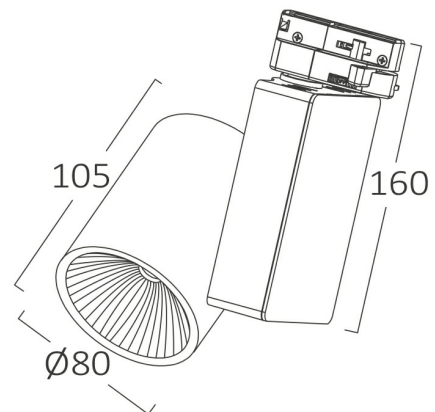

## PRODUCT DATASHEET

MODEL NO BD30-00330

DESCRIPTION BRY 30w 6500K SHOPLINE-PC-COB LED -2WRS-TRACKLIGHT

### General Characteristics

Model No	:	BD30-00330
Main Family	:	Track Lighting
Sub Family	:	LED Tracklight
Type	:	Tracklight
Body Color	:	White
Lamp Shape	:	Non-Directional
Dimmable	:	Not-Dimmable
Light Source	:	LED
Socket	:	2 Wires
Warranty	:	2 years
Class	:	Class II
IP	:	IP20

### Package Informations

N.W.	:	8,88 kgs
G.W.	:	9,37 kgs
PCS/CTN	:	12 pcs
Length	:	550 mm
Width	:	460 mm
Height	:	355 mm
EAN	:	5949097720666

### Dimensions & Weight

Diameter	:	80 mm
P. Length	:	105 mm
P. Height	:	160 mm
Weight	:	740 gr