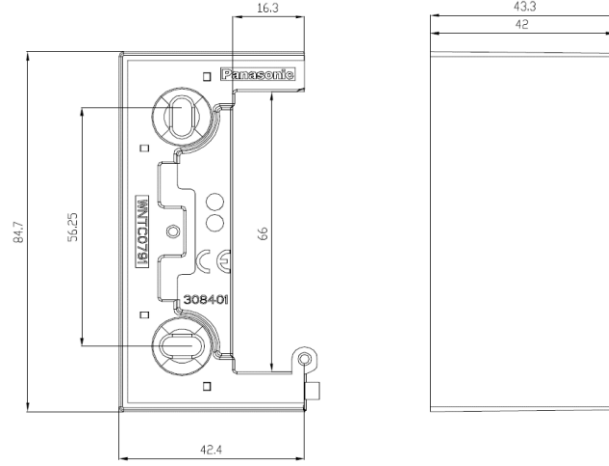

PRODUCT DATASHEET

V:KO
by **Panasonic**

Product Name : 1 Gang Surface Mounting Case

Product Code : 90480058

Product Series : Rollina

Technical Specifications:

Material : ABS (Acrylonitrile Butadine-Styrene)

Certifications CE, PGD

Dimensions:

Panasonic Electric Works Elektrik.San. ve Tic. A.Ş.
Abdurrhimgazi Mah. Ebubekir Cad. No: 44 Sancaktepe / İstanbul Tel: 0216 564 55 55 Fax: 0216 564 55 44
ewtr.panasonic.com