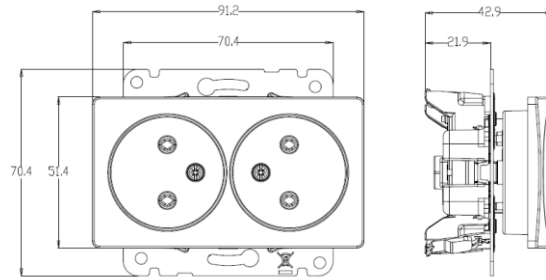

PRODUCT DATASHEET

V:KO
by **Panasonic**

| | |
|-----------------------------------|--|
| Product Name : | Double Socket 2P |
| Product Code : | 90400055 |
| Product Series : | Linnera |
| Technical Specifications : | |
| <i>Rated Current :</i> | 16A, 250V~ |
| <i>Terminal Type :</i> | Screw Terminal |
| Materials : | PC-ABS |
| Colour Options : | White, Beige |
| Certifications : | TSE, VDE, EAC, CE, WEEE |
| Cable Standard: | |
| <i>Cable Diameter:</i> | 1,5mm ² -2,5mm ² |
| <i>Cable Type:</i> | Rigid Solid, Rigid Stranded |
| IP Degree: | IP20 |

Screw
Terminal

Wiring and Circuit Diagram:

Dimension:

Panasonic Electric Works Elektrik.San. ve Tic. A.Ş.
Abdurrahmangazi Mah. Ebubekir Cad. No: 44 Sancaktepe / İstanbul Tel: 0216 564 55 55 Fax: 0216 564 55 44
ewtr.panasonic.com