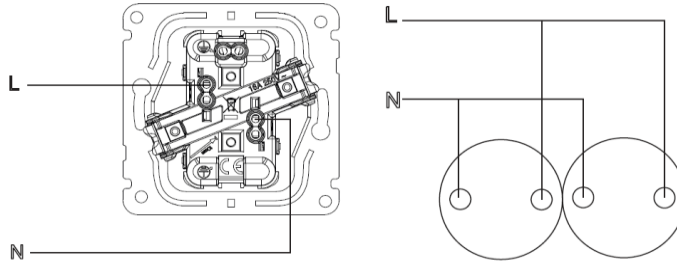

PRODUCT DATASHEET

V:KO
by **Panasonic**

| | |
|-----------------------------------|--|
| Product Name : | Double Socket 2P |
| Product Code : | 90400055 |
| Product Series : | Linnera |
| Technical Specifications : | |
| <i>Rated Current :</i> | 16A, 250V~ |
| <i>Terminal Type :</i> | Screw Terminal |
| Materials : | PC-ABS |
| Colour Options : | White, Beige |
| Certifications : | TSE, VDE, EAC, CE, WEEE |
| Cable Standard: | |
| <i>Cable Diameter:</i> | 1,5mm ² -2,5mm ² |
| <i>Cable Type:</i> | Rigid Solid, Rigid Stranded |
| IP Degree: | IP20 |

Screw
Terminal

Wiring and Circuit Diagram:

Dimension:

Panasonic Electric Works Elektrik.San. ve Tic. A.Ş.
Abdurrahmangazi Mah. Ebubekir Cad. No: 44 Sancaktepe / İstanbul Tel: 0216 564 55 55 Fax: 0216 564 55 44
ewtr.panasonic.com