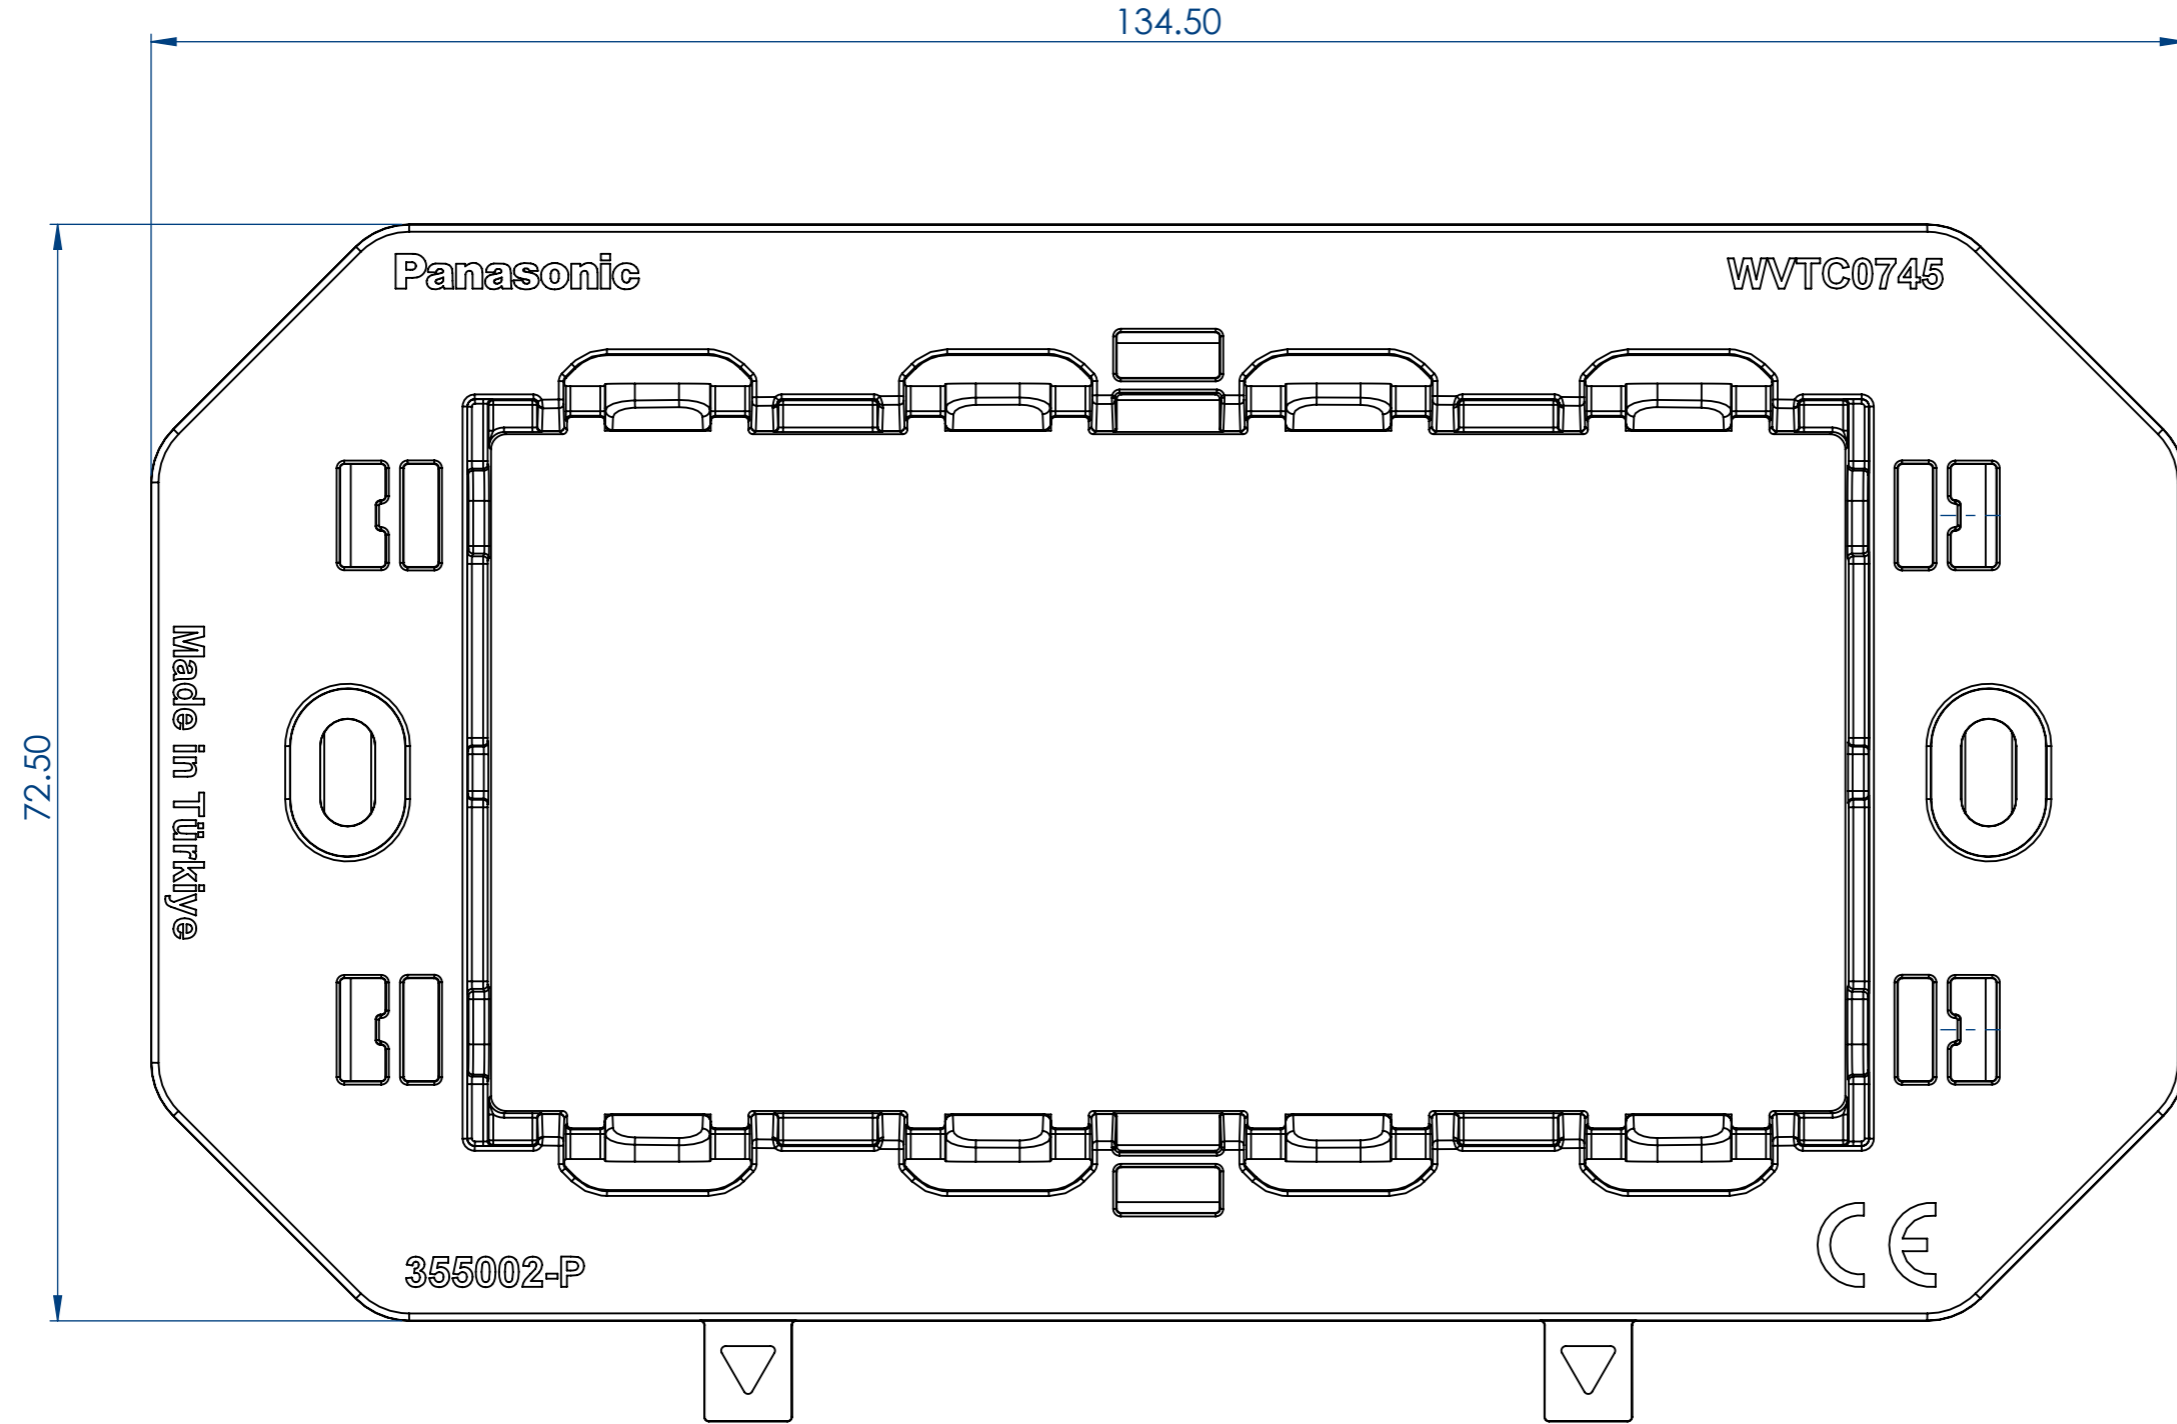

MALZEME / MATERIAL		KAPLAMA / COATING	PARÇA ADI / PART NAME				Panasonic		
PA6-GF30			Slenda Moduler Karkas 4M						
ÖLÇEK / SCALE	1:1		ÇİZEN / DESIGNED BY	KONTROL / CHECKED BY	ONAY / APPROVED BY	YÜRÜRLÜK TARİHİ / VALIDITY DATE	GENEL TOLERANS / GENERAL TOLERANCE	0 - 5 mm ±0.05	5 - 50 mm ±0.10
			mete.yaral				RESİM NO / DRAWING NO	50 - 100 mm ±0.15	100 - ... mm ±0.20
								355002-P	